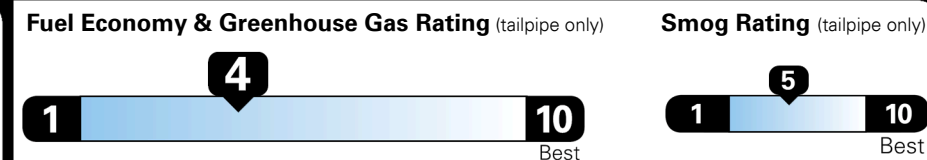

Santa Fe Sport: 2018 NHTSA 5-Star Overall Safety Rating

EPA DOT Fuel Economy and Environment

Gasoline Vehicle

Fuel Economy

22 MPG
combined city/hwy

20 MPG
city

26 MPG
highway

4.5 gallons per 100 miles

Small SUVs range from 18 to 37 MPG. The best vehicle rates 136 MPGe.

You spend $1,500
more in fuel costs over 5 years compared to the average new vehicle.

Annual fuel cost $1,650